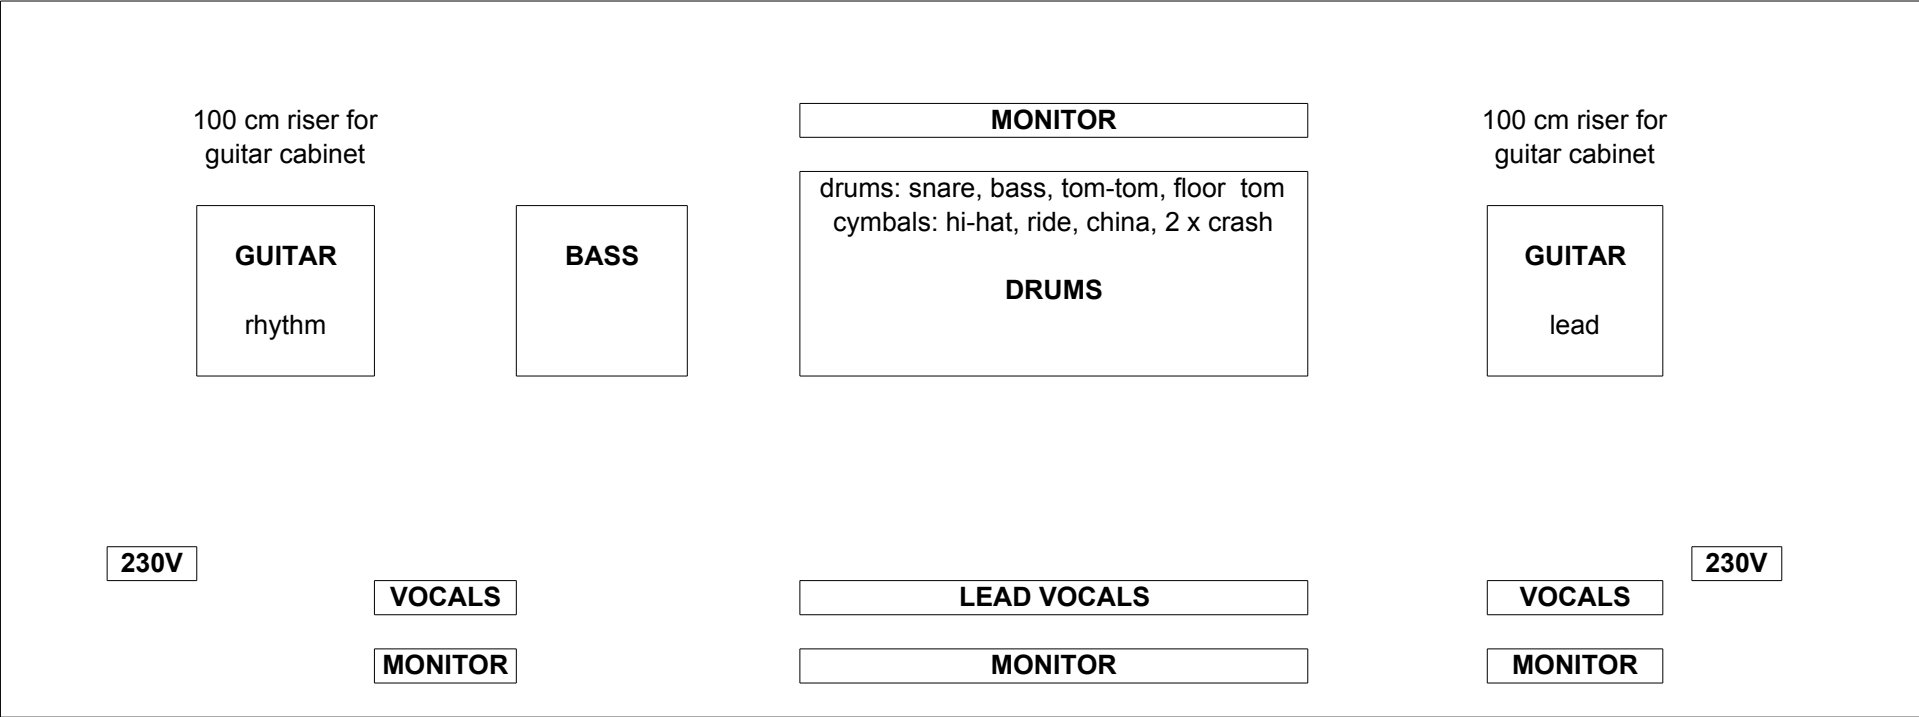

VANITY INK - STAGE MAP

100 cm riser for
guitar cabinet

GUITAR
rhythm

BASS

MONITOR

drums: snare, bass, tom-tom, floor tom
cymbals: hi-hat, ride, china, 2 x crash
DRUMS

100 cm riser for
guitar cabinet

GUITAR
lead